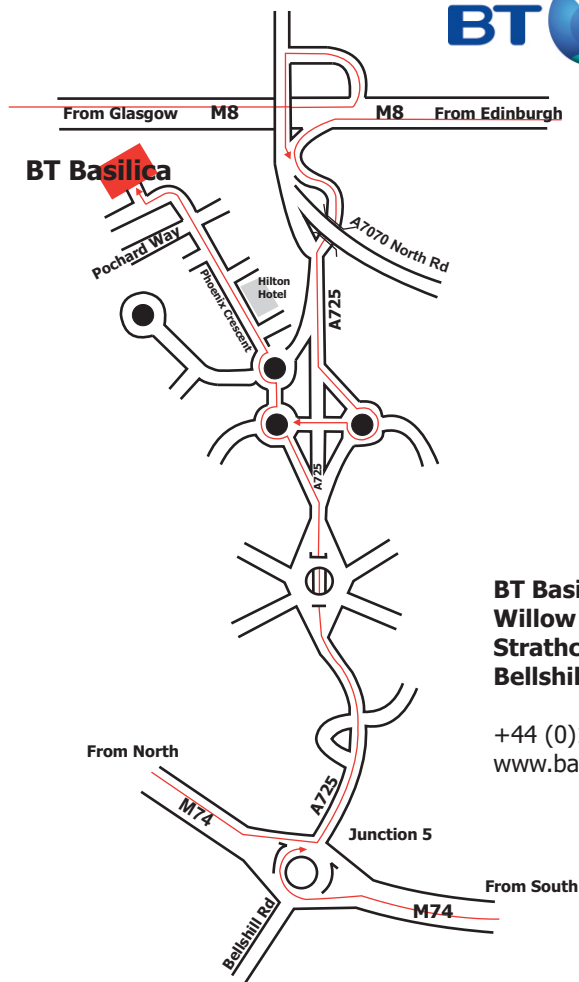

From Edinburgh

Traveling West along the A8 towards Glasgow take exit A725 for East Kilbride/Coatbridge/Bellshill, as you travel up the slip the road merges onto the A725. Take the next exit for Strathclyde Business Park at top of the slip turn right (going over A725), then turn right at next mini roundabout and carry straight on down into Strathclyde Business Park. Go straight through next roundabout onto Phoenix Crescent driving along behind Hilton hotel. Willow House is situated in Kestrel View which is 3rd on the right off Phoenix Crescent.

From the South

Traveling North along the M74 towards Stirling and the North. Take Junction 5 exit sign posted A725 East Kilbride/Bellshill/Coatbridge, keep to the middle lane approaching the controlled roundabout and take the 3rd exit for A8 Edinburgh. Carry straight on until the 3rd exit off the A275 sign posted Strathclyde Business Park. At top of slip carry straight on and down the hill into Strathclyde Business Park and at the next roundabout take the 2nd exit onto Phoenix Crescent driving behind the Hilton Hotel. Willow House is situated in Kestrel View which is 3rd on the right off Phoenix Crescent.

By Rail

Bellshill Station 1 Mile to Basilica by car. Taxis are available outside the station.

By Air

Glasgow Airport - 30 minute taxi ride to Basilica
Edinburgh Airport - 45 minute taxi ride to Basilica

BT Basilica
Willow House, Kestrel View
Strathclyde Business Park
Bellshill MI4 3PB

+44 (0)1698 505600
www.basilica.co.uk